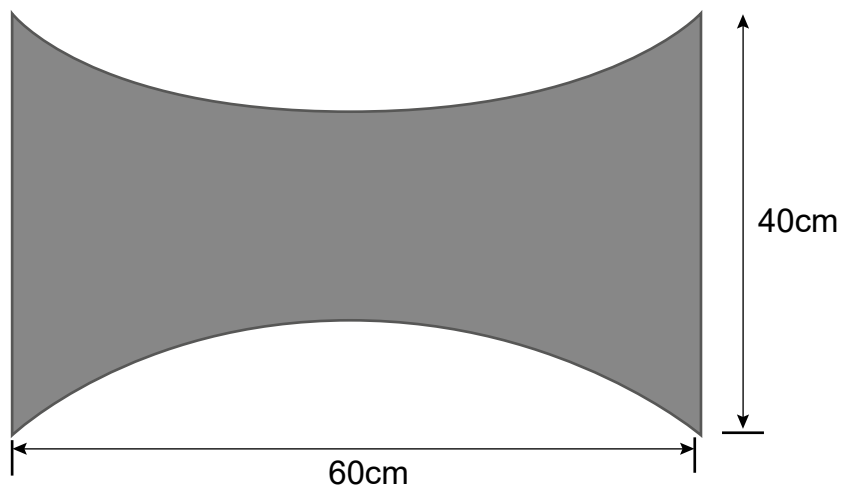

CERVICAL BUTTERFLY PILLOW

Description

Butterfly shaped neck pillow.
Available in various fabrics and colours.

Effects and advantages

Relaxation and comfort. Anatomical and antibacterial.

Composition

- Terlenka standard: 65% polyester and 35% cotton.
 - Bamboo: 30% bamboo and 70% polyester.
 - Winter Plush: 50% polyester and 50% cotton.
- Filled with siliconised polyester fibre.

Dimensions

60x40x10cm.

Maintenance

Hand or machine wash with non-abrasive products at a maximum temperature of 30°C and 60°C in the winter model.
Do not use chlorine bleach.
Can be ironed.
Can be tumble dried.

Cervical butterfly pillow Models

Colors

White

Bamboo

Blue

Grey

Stamp

MODELO	DIMENSIONES (CM)	COLOR	REF.
Almohada mariposa cervical	60x40x10	Blanco	602100
		Bambú	602103
		Marino	602106
		Gris	602108
		Estampado	602109
		Invierno	602300