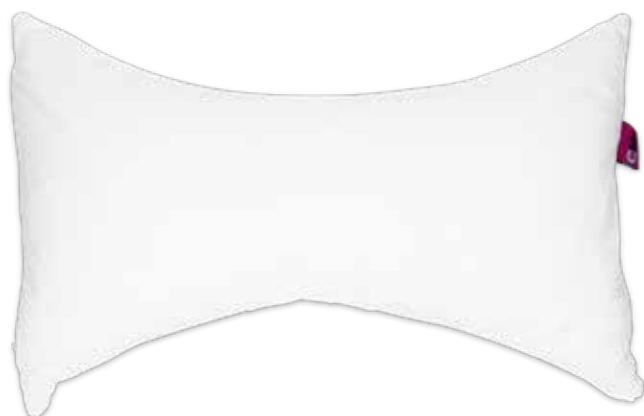

CERVICAL BUTTERFLY PILLOW

Description

Butterfly shaped neck pillow.
Available in various fabrics and colours.

Effects and advantages

Relaxation and comfort. Anatomical and antibacterial.

Composition

- Terlenka standard: 65% polyester and 35% cotton.
 - Bamboo: 30% bamboo and 70% polyester.
 - Winter Plush: 50% polyester and 50% cotton.
- Filled with siliconised polyester fibre.

Dimensions

60x40x10cm.

Maintenance

Hand or machine wash with non-abrasive products at a maximum temperature of 30°C and 60°C in the winter model.
Do not use chlorine bleach.
Can be ironed.
Can be tumble dried.

Cervical butterfly pillow Models

Colors

White

Bamboo

Blue

Grey

Stamp

MODELO	DIMENSIONES (CM)	COLOR	REF.
Almohada mariposa cervical	60x40x10	Blanco	602100
		Bambú	602103
		Marino	602106
		Gris	602108
		Estampado	602109
		Invierno	602300