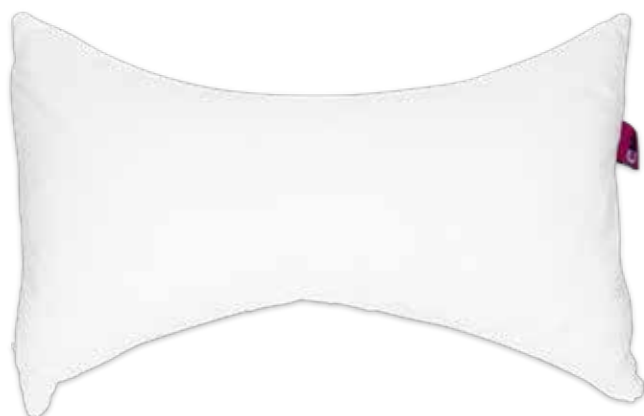

## CERVICAL BUTTERFLY PILLOW

### Description

Butterfly shaped neck pillow.  
Available in various fabrics and colours.

### Composition

- Terlenka standard: 65% polyester and 35% cotton.
  - Bamboo: 30% bamboo and 70% polyester.
  - Winter Plush: 50% polyester and 50% cotton.
- Filled with siliconised polyester fibre.

### Dimensions

60x40x10cm.