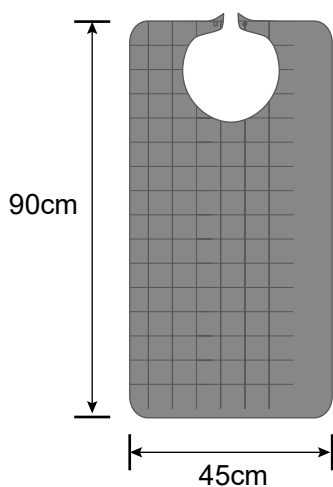

WATERPROOF PRINTED BIBS

Description

Waterproof printed bib for adults.

Effects and benefits

They prevent the patient from soiling.

Composition

40% cotton, 10% polyester and 50% PVC.

Dimensions

- Puzzle: 90x50cm.
- Pictures: 90x45cm.
- Pictures with pocket: 91x46cm.

Maintenance

Washable at 60°C without spin-drying.
Can be dry cleaned.
Tumble dry tolerant.
Do not bleach.

Warranty

The warranty period is two years from the date

Waterproof printed bibs

Models

Colours

Pictures

Puzzle

Pictures with pocket

MODEL	CLOUSRE	POCKET	PRINTING	DIMENSIONS (CM)	REF.
Waterproof printed bibs	Corchetes	No	Pictures	90x50	704400
			Puzzles	90x45	704404
		Yes	Pictures	91x46	704410