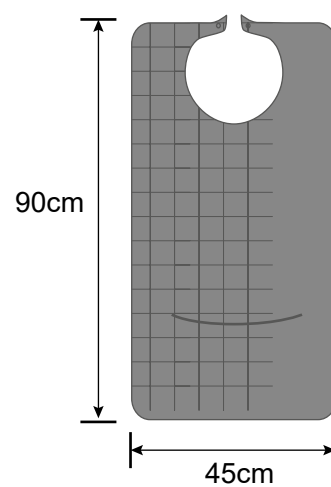

WATERPROOF PRINTED BIBS

Description

Waterproof printed bib for adults.

Effects and benefits

They prevent the patient from soiling.

Composition

40% cotton, 10% polyester and 50% PVC.

Dimensions

- Puzzle: 90x50cm.
- Pictures: 90x45cm.
- Pictures with pocket: 91x46cm.

Maintenance

Washable at 60°C without spin-drying.
Can be dry cleaned.
Tumble dry tolerant.
Do not bleach.

Warranty

The warranty period is two years from the date

Waterproof printed bibs

Models

Colours

Pictures

Puzzle

Pictures with pocket

MODEL	CLOUSRE	POCKET	PRINTING	DIMENSIONS (CM)	REF.
Waterproof printed bibs	Corchetes	No	Pictures	90x50	704400
			Puzzles	90x45	704404
		Yes	Pictures	91x46	704410