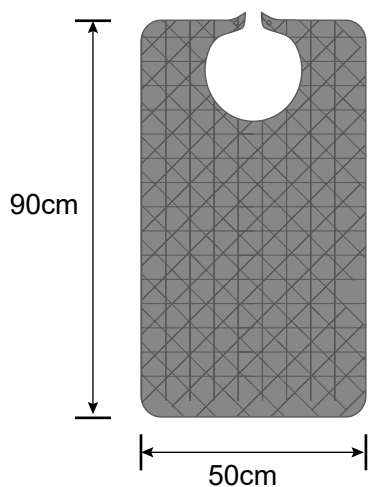

WATERPROOF PRINTED BIBS

Description

Waterproof printed bib for adults.

Effects and benefits

They prevent the patient from soiling.

Composition

40% cotton, 10% polyester and 50% PVC.

Dimensions

- Puzzle: 90x50cm.
- Pictures: 90x45cm.
- Pictures with pocket: 91x46cm.

Maintenance

Washable at 60°C without spin-drying.
Can be dry cleaned.
Tumble dry tolerant.
Do not bleach.

Warranty

The warranty period is two years from the date

Waterproof printed bibs

Models

Colours

Pictures

Puzzle

Pictures with pocket

MODEL	CLOUSRE	POCKET	PRINTING	DIMENSIONS (CM)	REF.
Waterproof printed bibs	Corchetes	No	Pictures	90x50	704400
			Puzzles	90x45	704404
		Yes	Pictures	91x46	704410